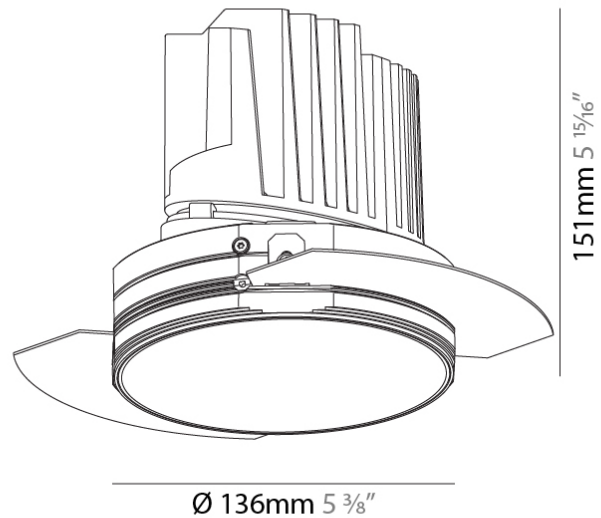

GENERAL

Series: Bioniq
 Subseries: Bioniq Round Deep
 Brand: Prolicht
 Division: Architectural
 Mounting Type: Trimless
 Mounting Location: Ceiling
 Subcategory: Downlight

PHYSICAL

Shape: Round
 Diameter (mm): 136
 Diameter (in): 5 3/8
 Height (mm): 151
 Height (in): 5 15/16
 Ceiling Thickness (mm): 10 / 12.5 / 15 / 25
 Ceiling Thickness (in): 3/8 or 1/2 or 9/16 or 1
 Min. Recessing Depth (mm): 170
 Min. Recessing Depth (in): 6 11/16
 Light Distribution: Downlight
 Weight (kg): 1.073
 Weight (lbs): 2.36
 Fixture Finish: SSR / BKV / CWI / CRY / HAB / UFT / ITA / RUA / FTG / MYG / LOD / PUS / FRO / FUP / KIA / POP / BLS / SPG / MEY / GOH / GUM / CHC / COM / ABZ / JAG / OBR / MOS / ROR
 Fixture Material: Aluminum Die Cast
 Cut-out Measurements: \varnothing 140mm / 5 1/2"
 Upon Request: Unique Ceiling Thickness

OPTICAL

Reflector°: 10
 Optic°: Lens Pack - No Lens / Linear Spread Lens / Honeycomb / Spread Lens
 Upon Request: Special Beam Angles

RATINGS AND CERTIFICATIONS

382, F 416-247-9319, www.zaneen.com
 Certified and Compliant for North American Standards
 IP rating: IP20