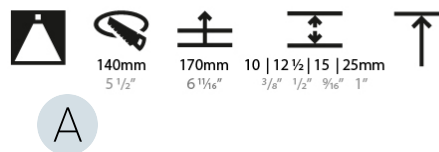

ELECTRICAL

Lamp Type: LED (Zhaga Standard)
Input Wattage (W): 13.2 / 16.5
Total Output Wattage (W): 12.1 / 14.7
Dimming: Tri-Mode (Non-Dimming and Phase Dimming (120Vac only) and 0-10V Dimming)
Driver Included: No
Driver Location: Recessed Housing
Driver Type: Constant Current - Universal
Driver Class: Class 2
Housing: See components
Input Voltage (V): 120 - 277
Constant Current (MA): 350

LED

Number of LEDs: 1
Color Temperature (°K): 2700 / 3000 / 3500 / 4000
Max. Delivered Lumen (lm): 814 / 877 / 911 / 930
Nominal Lumen (lm): 1246 / 1342 / 1396 / 1424
CRI: >90 CRI
Efficiency (%): 90.5
Lamp Life (hrs): 50000
Upon Request: RGB-W Tunable White Special Color Temperature Special LED

OPTICAL

Reflector°: 10
Optic°: Lens Pack - No Lens / Linear Spread Lens / Honeycomb / Spread Lens
Upon Request: Special Beam Angles

RATINGS AND CERTIFICATIONS

382, F 416-247-9319, www.zaneen.com
Certified and Compliant for North American Standards
IP rating: IP20